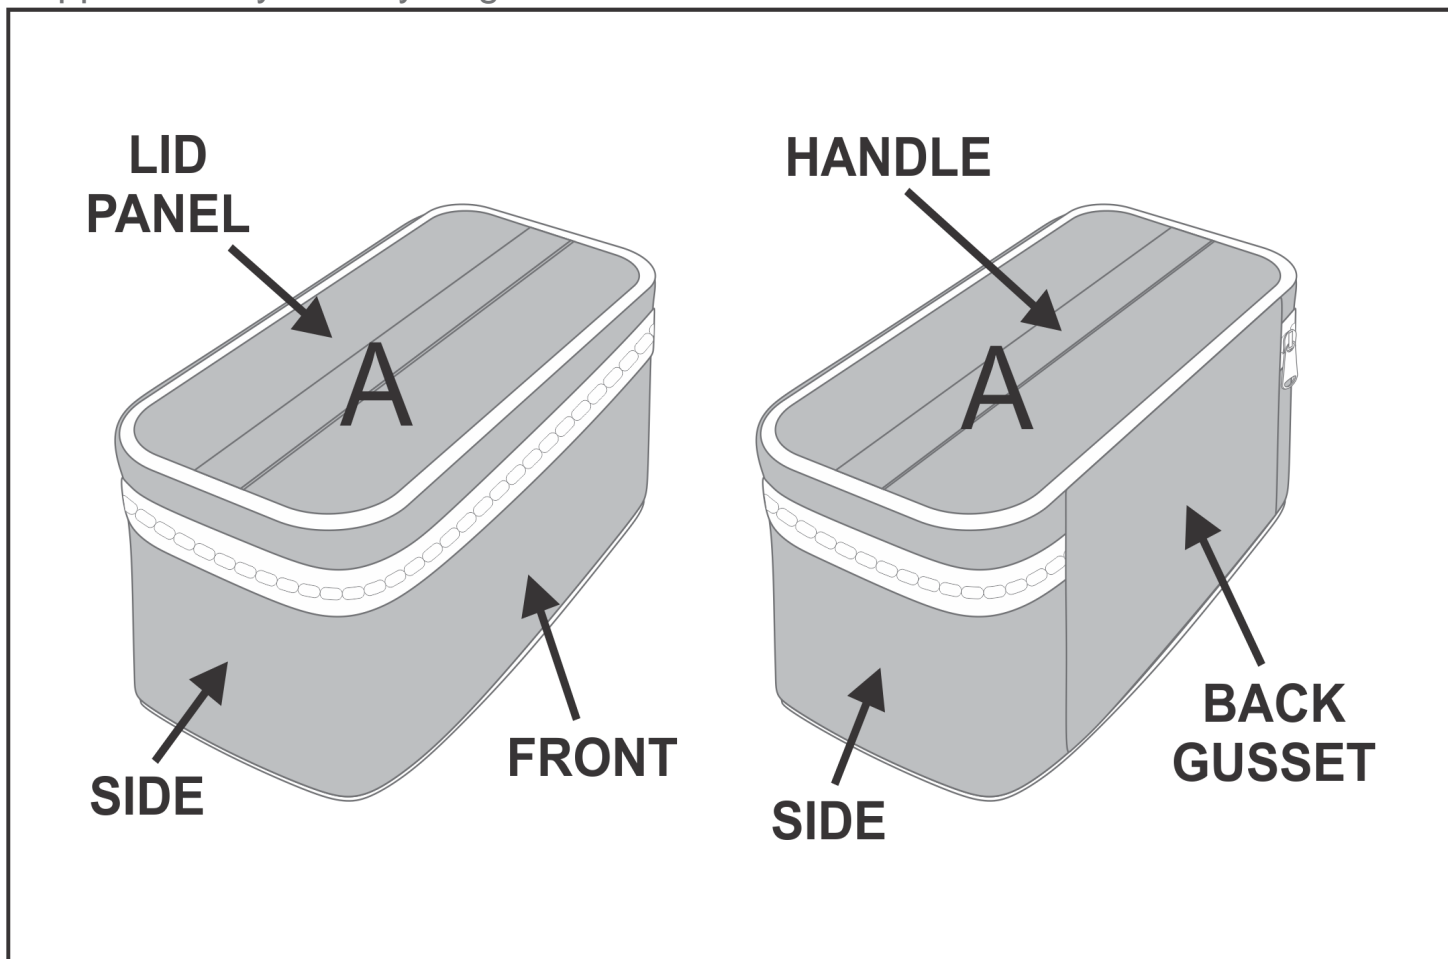

# BC-HP-27-G

Hoppla Shelley Toiletry Bag

## Need to know:

Includes 1-Position Sublimation (setup fees apply)

- Please Note: We cannot guarantee 100% logo Alignment on all Brandable Panels.

## Branding Options:

Position	Branding Method (Branding Code)	No. of Colours	Dimension
A	Custom Sublimation A (CPSUB-A)	Full Colour	535mm wide x 571mm high